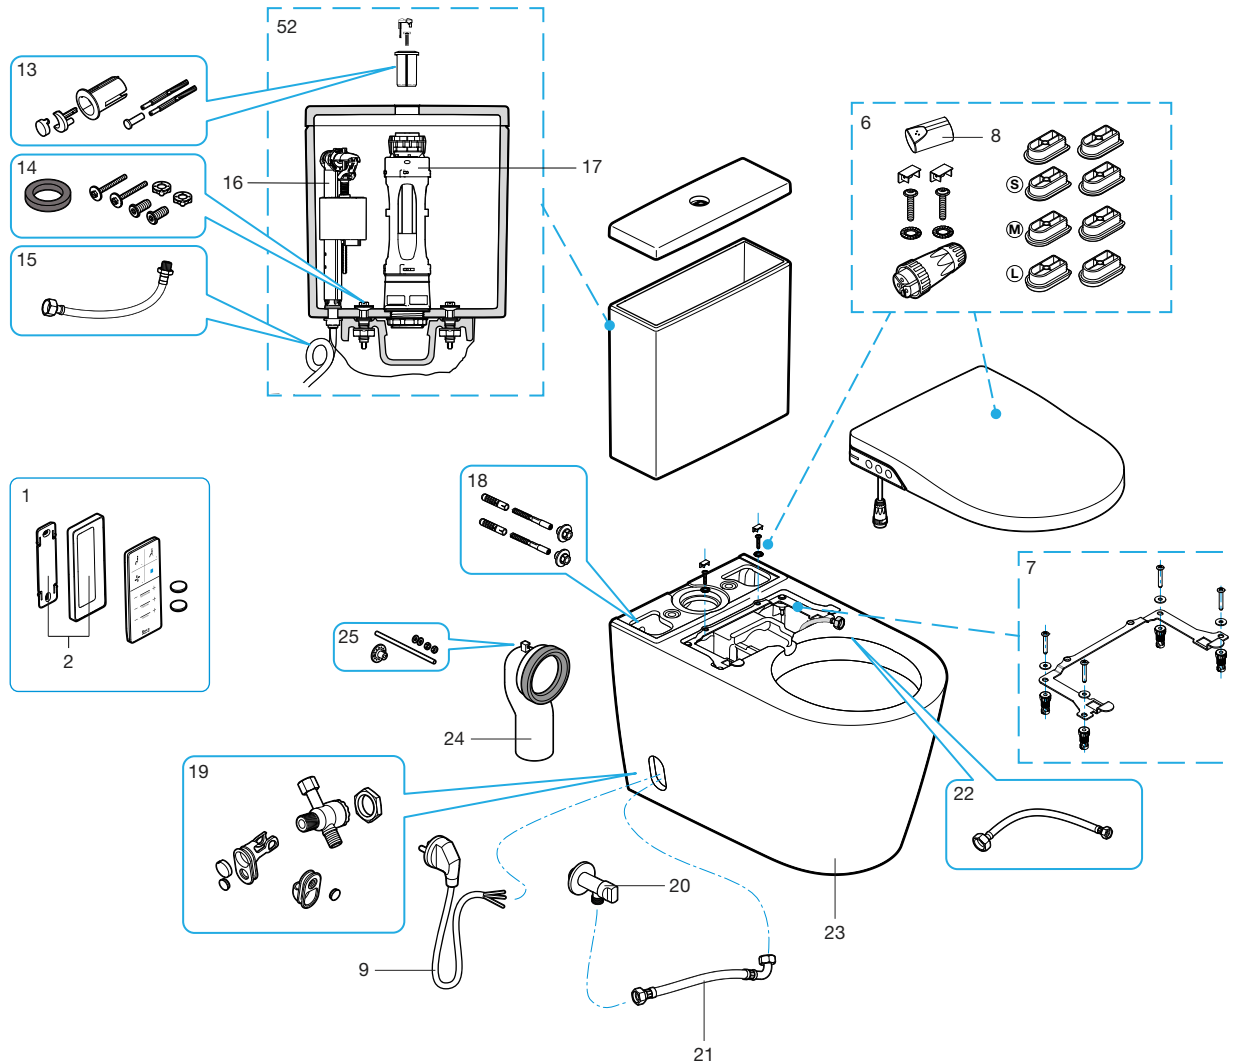

ACCESORIOS MODELOS SUSPENDIDOS
Accessories wall-hang models

IN-WASH INSPIRA SUSPENDIDO Wall-hang	
A803060..1	EU
A803060..2	UK
A803060..R	AU

1	AT0010600R	
2	AT0010700R	
3	AT0018700R	
4	AV0034100R	
6	AT0010500R	
7	AT0019100R	
8	AT0020900R	
9	AT0018800R	EU
	AT0018900R	UK
	AT0019000R	AU
10	AT0013200R	
11	AT0019200R	EU/UK
12	AG0148700R	AU

11 * No incluido para producto Australiano.
Not included for Australian product.

IN-WASH INSPIRA de PIE Floorstanding	
A803061..1	EU
A803061..2	UK
A803061..R	AU

1	AT0010600R		
2	AT0010700R		
6	AT0010500R		
7	AT0019100R		
8	AT0020900R		
9	AT0018800R	EU	
	AT0018900R	UK	
	AT0019000R	AU	
13	AH0001700R	EU	
13	AH0010500R	UK/AU	
14	AV0028800R		
15	AG0141400R	EU: 3/8" M - 3/8" H	
	AG0141600R	UK/AU: 3/8" M - 1/2" H	
16	AH0002800R	EU	
	A822062000	AU	
	AH0010800R	UK	
17	AH0000100R	EU	
17	A822627410	UK/AU	
18	A822045400		
19	AT0019300R		
20	AG0141300R		
21	AG0141500R	EU/UK: 3/8" M - 3/8" H	
		EU/UK: 1/2" H - 3/4" H	
22	AG0148600R	AU: 3/8" M - 1/2" H	
		AU: 1/2" H - 3/4" H	
23	AT0019400R		
24	AV0007900R	EU/UK	
		AV0007000R	AU
25	2 un	AV0035400R	
		AT0019600R	EU
52	AT0020200R	UK	
		AT0020100R	AU