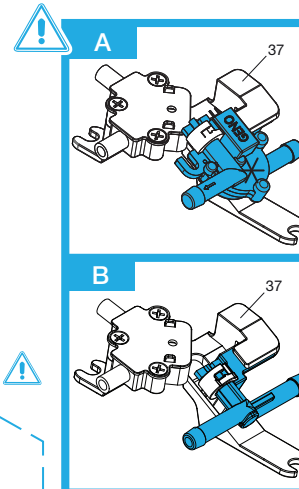

IN-WASH INSPIRA de PIE Floorstanding	
A803061..1	EU
A803061..2	UK
A803061..R	AU

IN-WASH INSPIRA SUSPENDIDO Wall-hang	
A803060..1	EU
A803060..2	UK
A803060..R	AU

Atención a los recambios marcados en el despiece con el símbolo ⚠. Si su IN-WASH tiene el caudalímetro como la imagen A-37, vea en la siguiente tabla los recambios que debe solicitar:

Attention to the spare parts marked with symbol ⚠. If your IN-WASH has the flowmeter as the image A-37, see in the following table the spare parts that you will need:

Si tiene A y quiere cambiar: If you have A and you spare part is:	Tiene que solicitar los siguientes recambios: You have to request the following spare parts:
36A	36B + 38B + 37B + 8B
37A	37B + 38B + 8B
38A	38B + 37B + 8B
35A	35B
43A	43A

8	AT0020900R	B
34	AT0011800R	
35	AT0020600R	B
36	AT0020700R	B
37	AT0020300R	B
38	AT0020500R	B
39	AT0012100R	
40	AT0012200R	
41	AT0011900R	
42	AT0011700R	
43	AT0012700R	A
	AT0020800R	B
44		
45	AT0012600R	
46		
47	AT0013100R	
48		
49		
45	AT0012900R	
46		
50	AT0012500R	
51	AT0013000R