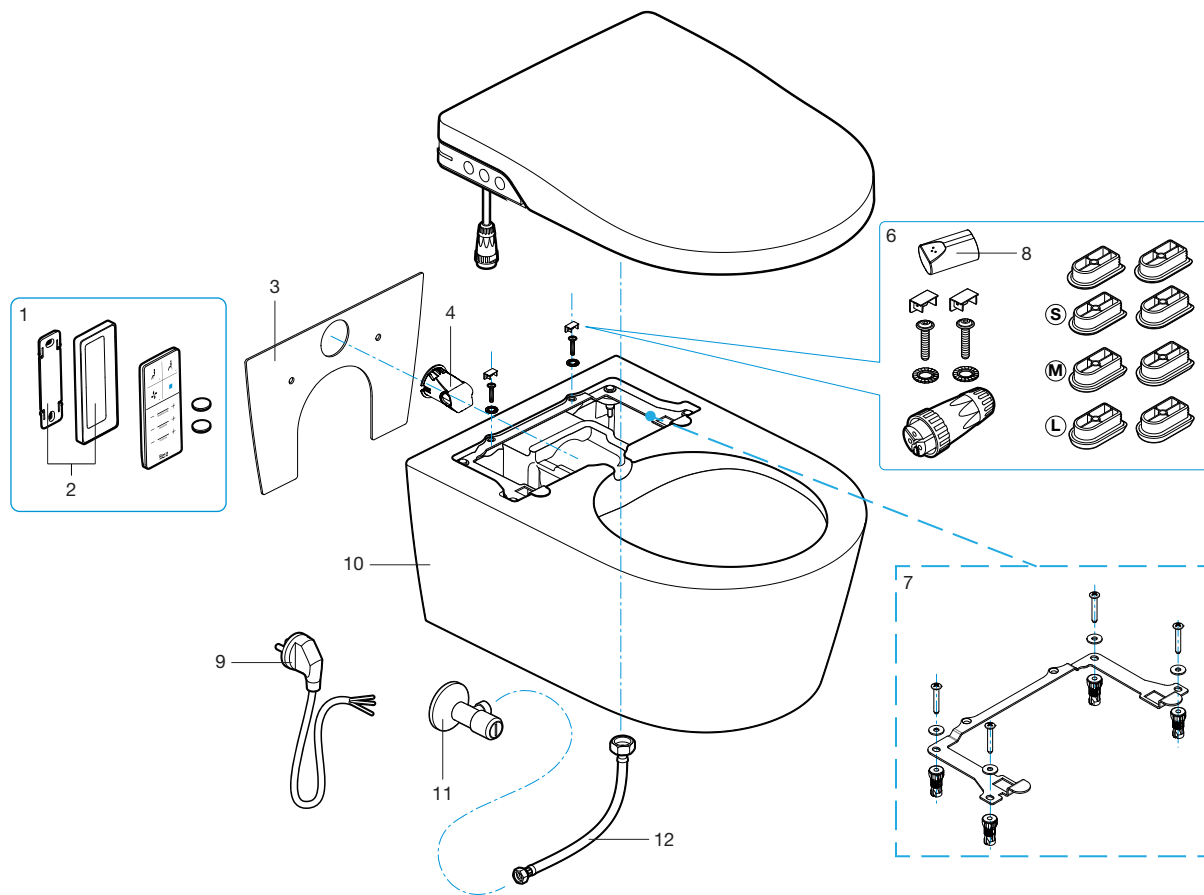

SMART TOILET IN-WASH INSPIRA

ACCESORIOS MODELOS SUSPENDIDOS
Accessories wall-hang models

IN-WASH INSPIRA SUSPENDIDO Wall-hang	
A803060..1	EU
A803060..2	UK
A803060..R	AU

1	AT0010600R	
2	AT0010700R	
3	AT0018700R	
4	AV0034100R	
6	AT0010500R	
7	AT0019100R	
8	AT0020900R	
9	AT0018800R	EU
	AT0018900R	UK
	AT0019000R	AU
10	AT0013200R	
11	AT0019200R	EU/UK
12	AG0148700R	AU

11 * No incluido para producto Australiano.
Not included for Australian product.