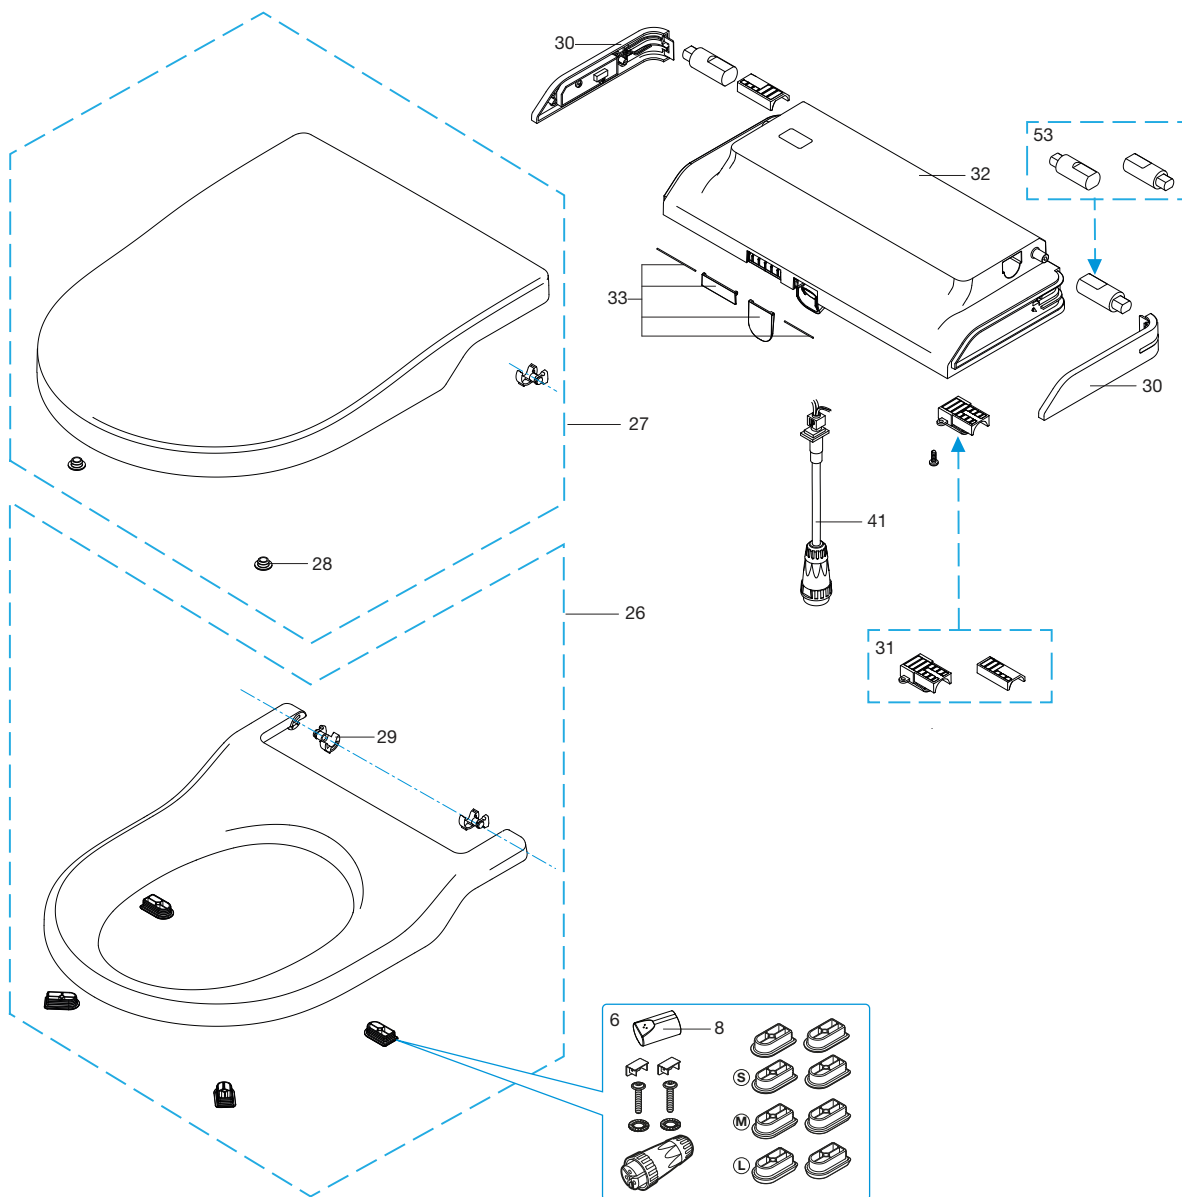

ASIENTO Y TAPA (COMPONENTES EXTERIORES)

Seat and cover (exterior components)

IN-WASH INSPIRA de PIE Floorstanding	
A803061..1	EU
A803061..2	UK
A803061..R	AU

IN-WASH INSPIRA SUSPENDIDO Wall-hang	
A803060..1	EU
A803060..2	UK
A803060..R	AU

6	AT0010500R
8	AT0020900R
26	AT0010900R
27	AT0010800R
28	2 un AI0000200R
29	2 un AT0011000R
30	AT0011200R
31	AT0011100R
53	AT0011100R
31	AT0011500R
32	AT0011500R
33	AT0011600R
33	AT0011600R
41	AT0011900R