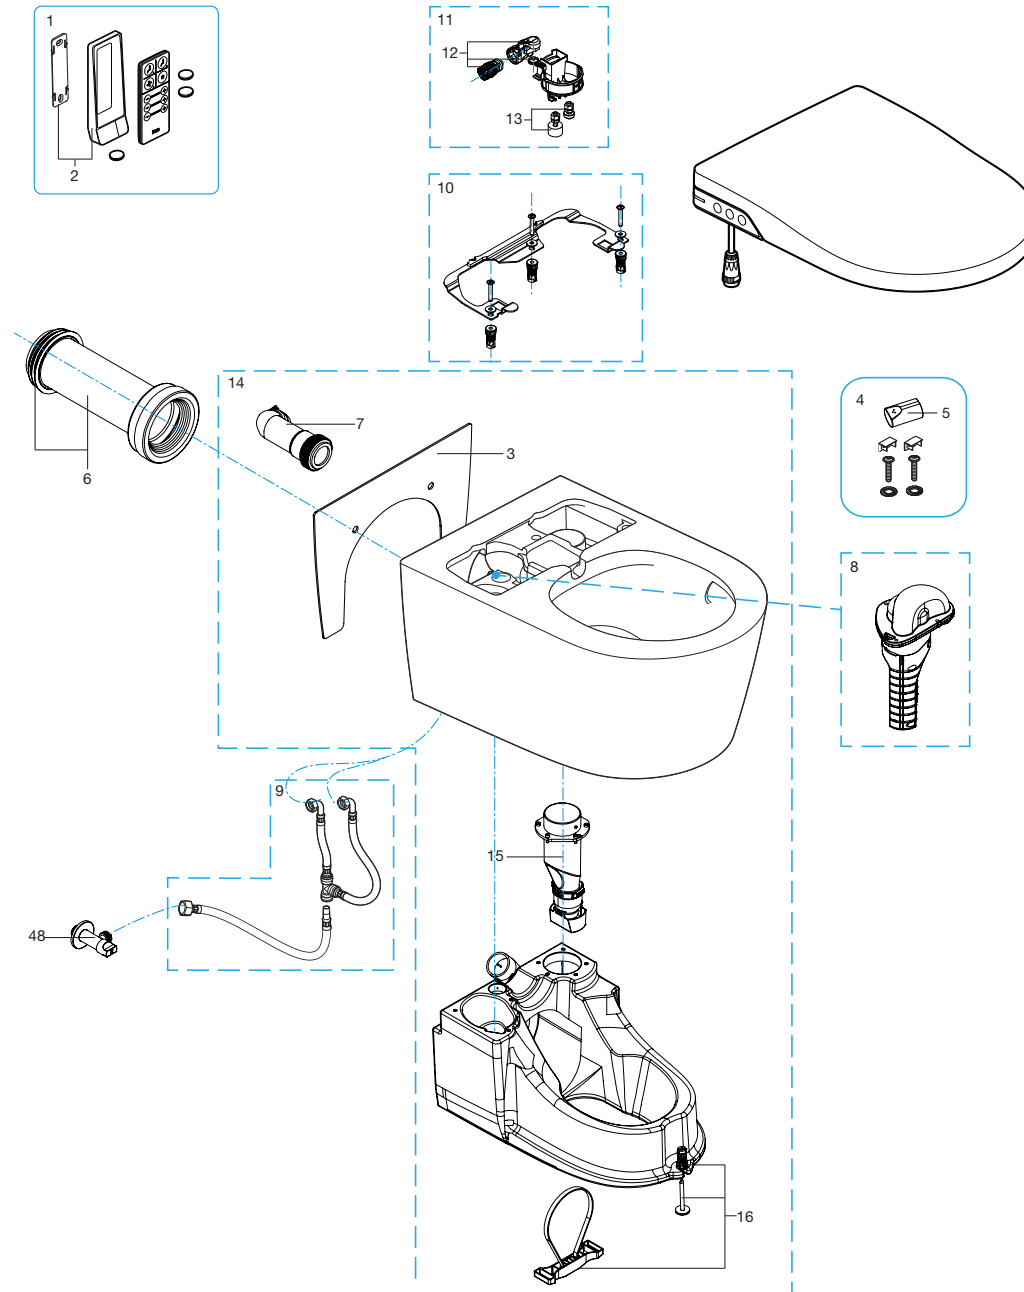

SMART TOILET IN-WASH IN-TANK

ACCESORIOS MODELO SUSPENDIDO
Accessories wall-hang models

IN-WASH INSPIRA CON
IN-TANK
SUSPENDIDO
Wall-hang

A803094..1 EU

PRODUCTO ACABADO
COMPATIBLE
Finished product compatible

48 A525164500

1	AT0021500R
2	AT0012800R
3	AT0021600R
4	AT0021700R
5	AT0020900R
6	AT0021800R
7	AT0021900R
8	AT0022000R
9	AT0022100R
10	AT0022200R
11	AT0022300R
12	AT0022400R
13	AT0022500R
14	AT0022600R
15	AT0022700R
16	AT0022800R

2020/08/06

a

AY0021200R