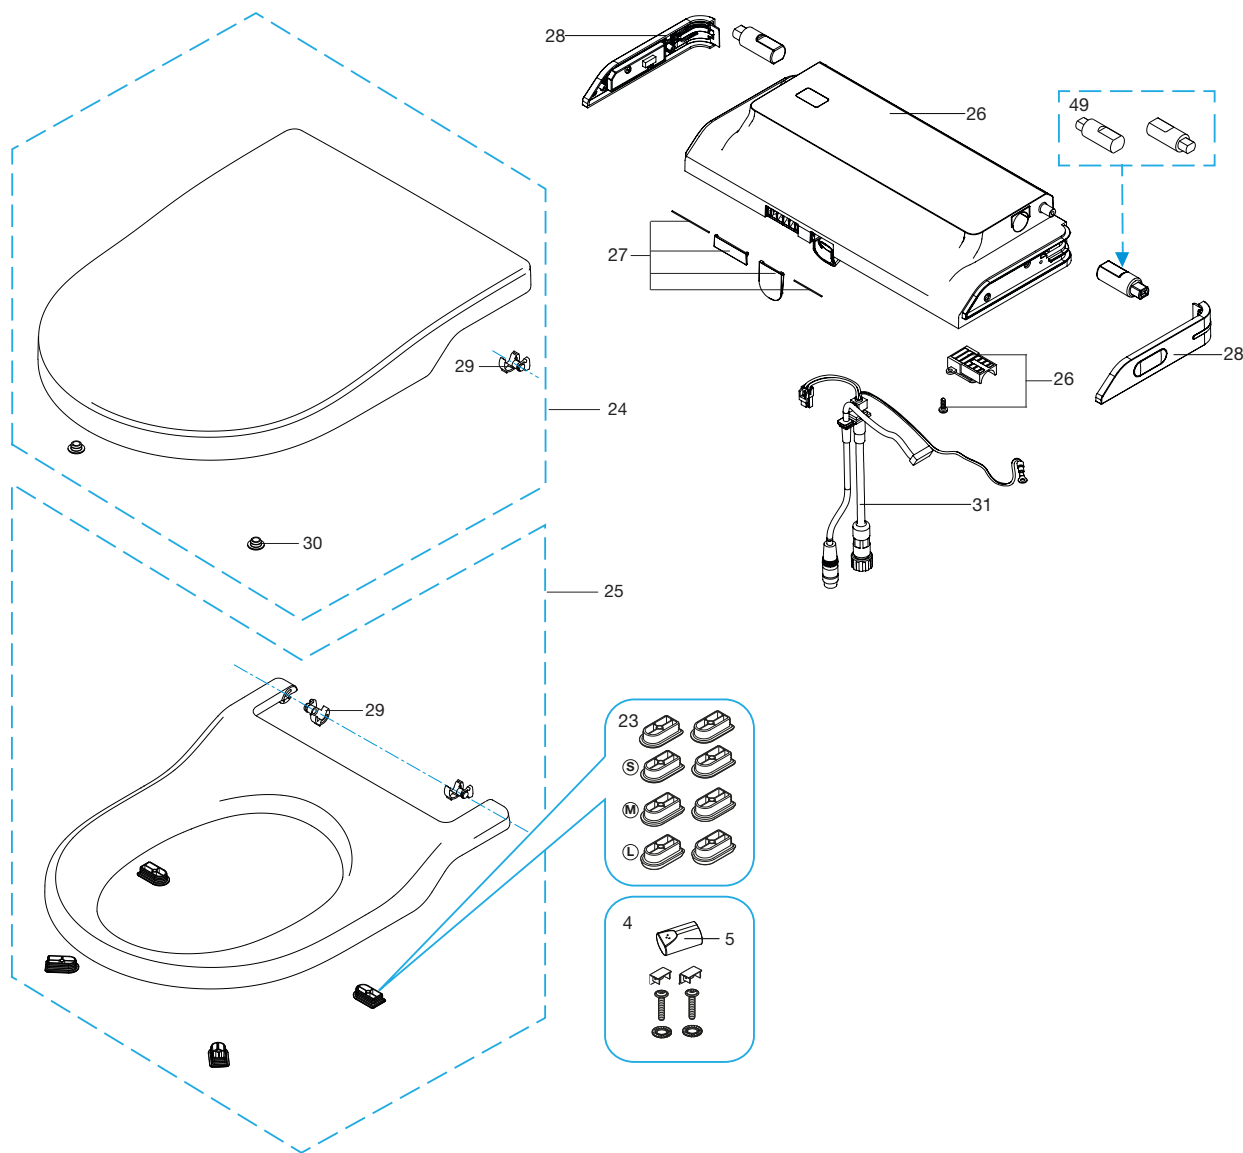

SMART TOILET IN-WASH IN-TANK

ASIENTO Y TAPA (COMPONENTES EXTERIORES)

Seat and cover (exterior components)

Corporate
Technical Service

IN-WASH INSPIRA CON
IN-TANK
SUSPENDIDO
Wall-hang

A803094..1 EU

IN-WASH INSPIRA CON
IN-TANK
de PIE
Floorstanding

A803095..1 EU

4		AT0021700R
5		AT0020900R
23		AT0021200R
24		AT0010800R
25		AT0010900R
26		AT0011500R
27		
28		AT0023300R
29	2 un	AT0011000R
30	2 un	AI0000200R
31		AT0023400R
49		AT0011100R

2020/08/06

a

AY0021200R