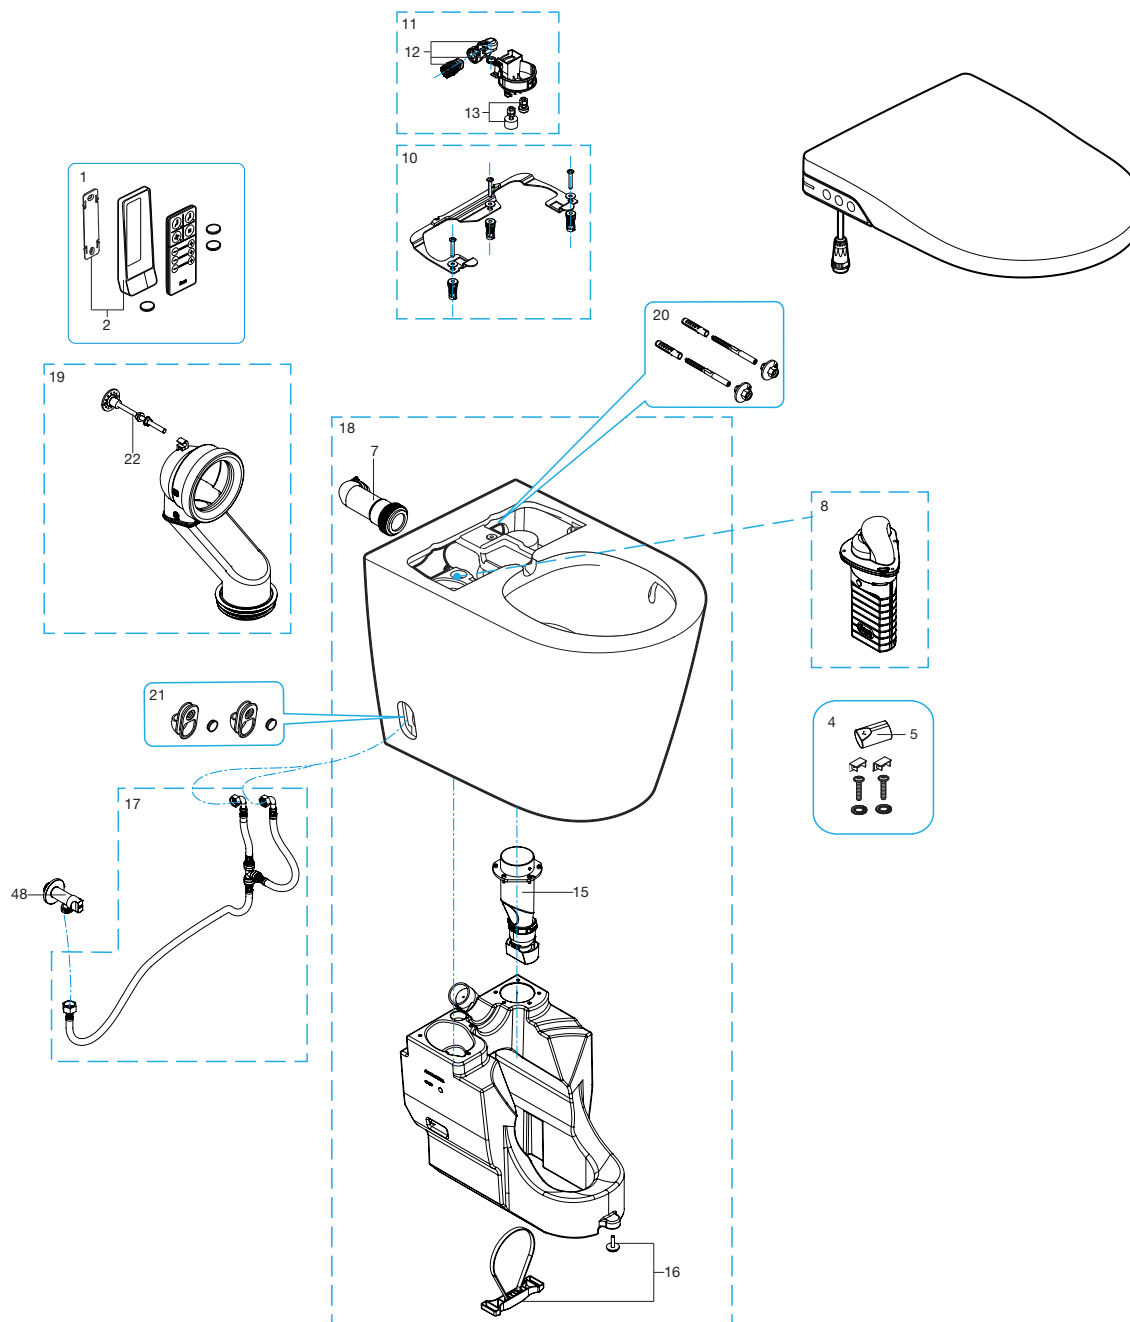

SMART TOILET IN-WASH IN-TANK

ACCESORIOS MODELO DE PIE
Accessories floorstanding models

IN-WASH INSPIRA CON
IN-TANK
de PIE
Floorstanding

A803095..1 EU

PRODUCTO ACABADO
COMPATIBLE
Finished product compatible

48 A525164500

1	AT0021500R
2	AT0012800R
4	AT0021700R
5	AT0020900R
7	AT0021900R
8	AT0022000R
10	AT0022200R
11	AT0022300R
12	AT0022400R
13	AT0022500R
15	AT0022700R
16	AT0022800R
17	AT0022900R
18	AT0023000R
19	AT0023100R
20	AV0052100R
21	AT0023200R
22	AV0013100R

2020/08/06

a

AY0021200R