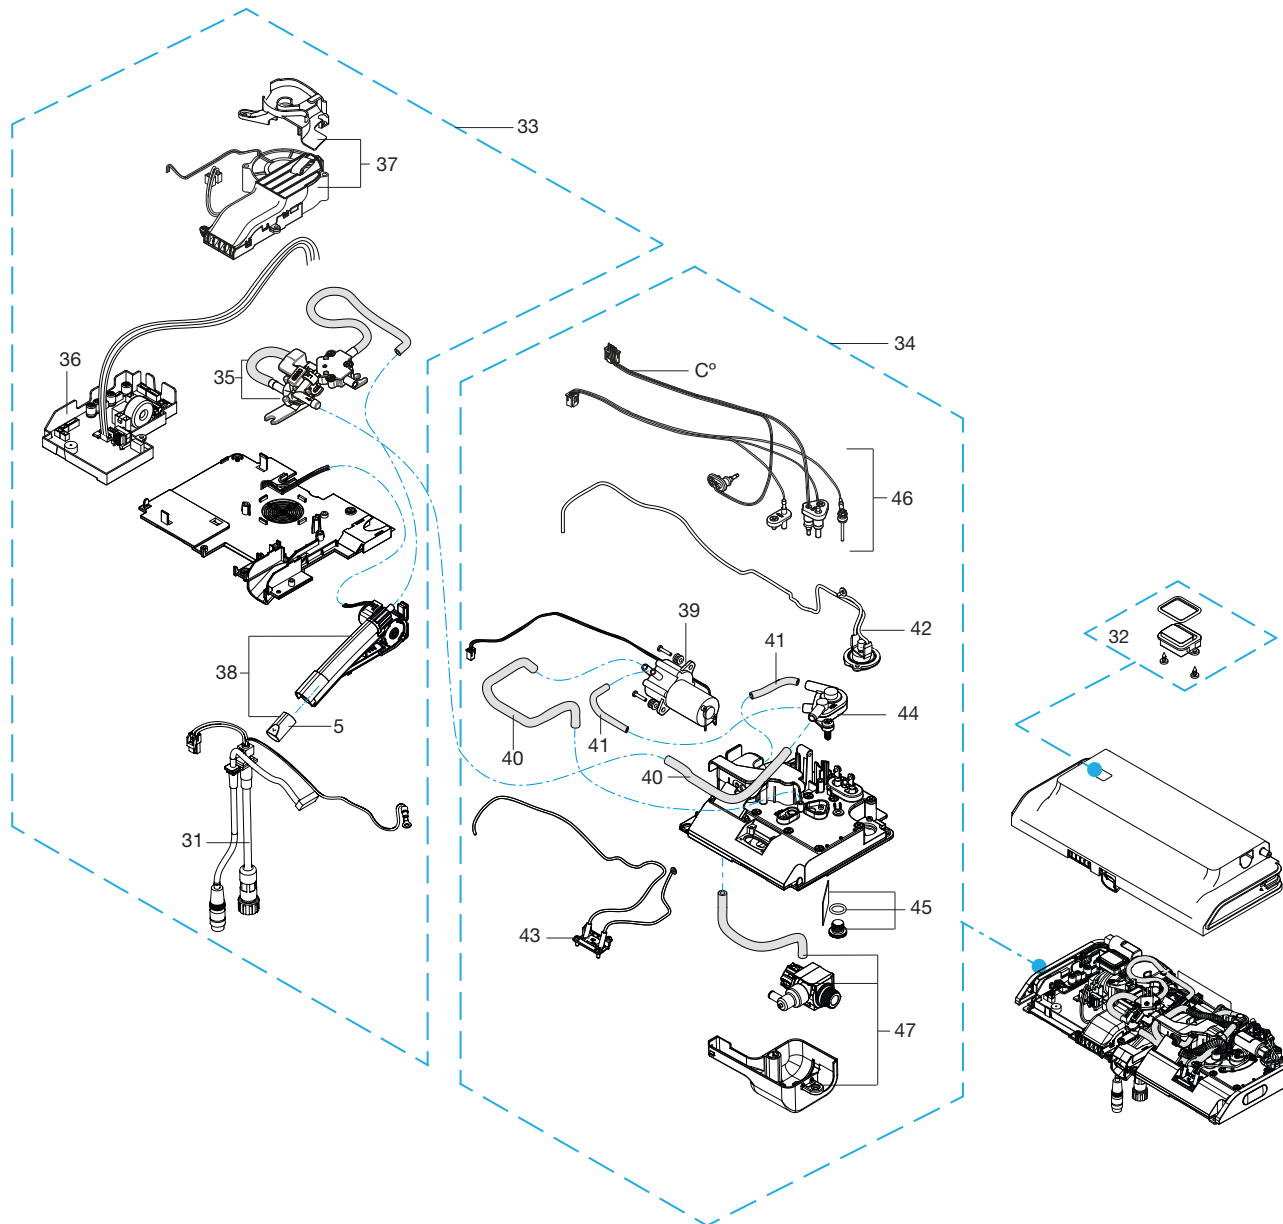

2020/08/06

a

AY0021200R

IN-WASH INSPIRA CON
IN-TANK
SUSPENDIDO
Wall-hang

A803094..1 EU

IN-WASH INSPIRA CON
IN-TANK
de PIE
Floorstanding

A803095..1 EU

5	AT0020900R
31	AT0023400R
32	AT0011800R
33	AT0023500R
34	AT0020700R
35	AT0020300R
36	AT0020500R
37	AT0012100R
38	AT0012200R
39	AT0012600R
40	AT0012600R
41	
42	AT0013100R
43	
44	AT0012900R
40	
41	
45	AT0012500R
46	AT0020800R
47	AT0023600R